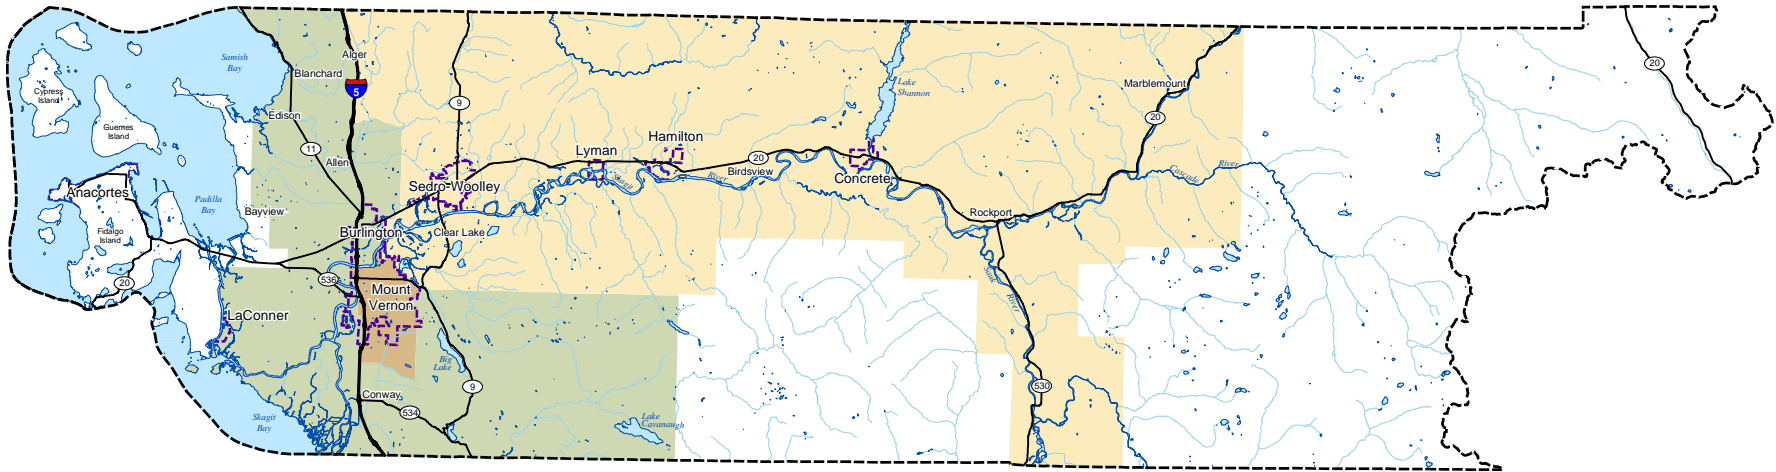

Port of Skagit County, Washington Commissioner Districts

Washington State

LEGEND

- Port Commissioner District 1
- Port Commissioner District 2
- Port Commissioner District 3
- Interstate
- State Route
- County Boundary
- Incorporated Area
- Major Water Body
- River, Creek, or Stream

This map was created from available public records and existing map sources, not from field surveys. Map features from all sources have been adjusted to achieve a "best fit" registration to the Ownership Parcels Map. While great care was taken in this process, maps from different sources rarely agree as to the precise location of geographic features. The relative positioning of map features to one another results from combining different map sources without field "ground truthing."

Data Source Information:

1. Port of Skagit Commissioner Districts are shown per Port of Skagit Resolution No. 11-22, Nov. 8, 2011.
2. All other datasets shown here were provided by Skagit County GIS.

Date: May 1, 2012